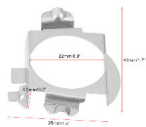

Part Number: L02-A

|             |  |
|-------------|--|
| Description | LED H7 Adapter                           |
| KIA         | K3 K4 K5 Sorento GREENWAY Sportage       |
| Hyundai     | Veloster Coupe Nine Generations Santa Fe |

Part Number: L04

|               |  |
|---------------|--|
| Description   | LED H7 Adapter                               |
| BMW           | 5 Series (E60 / E61), X5, Audi: A3, A4L, A6L |
| Mercedes-Benz | E-class, ML class, C-class, CLK              |
| VW            | MK6 Jetta, Magotan, Bora                     |
| Buick         | Regal, LaCrosse, Excelle, Hideo              |
| Ford          | Edge   |
| NISSAN        | QASHQAI, X-Trail                             |

Part Number: L05

|               |                                 |
|---------------|---------------------------------|
| Description   | LED H7 Adapter                  |
| BMW           | 5 Series (E60 / E61), X5        |
| Audi          | A3, A4L, A6L                    |
| Mercedes-Benz | E-class, ML class, C-class      |
| VW            | MK6 Jetta, Magotan, Bora        |
| Buick         | Regal, LaCrosse, Excelle, Hideo |
| NISSAN        | QASHQAI, X-Trail                |

Part Number: L06

|               |                  |
|---------------|------------------|
| Description   | LED H7 Adapter   |
| Mercedes-Benz | B Class ML Class |
| VW            | Touareg          |
| SAAB          | D5 X55 X25 X65   |