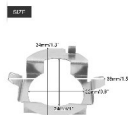

Part Number: L02-A

|             |  |
|-------------|--|
| Description | LED H7 Adapter                           |
| KIA         | K3 K4 K5 Sorento GREENWAY Sportage       |
| Hyundai     | Veloster Coupe Nine Generations Santa Fe |

Part Number: L04

|               |  |
|---------------|--|
| Description   | LED H7 Adapter                               |
| BMW           | 5 Series (E60 / E61), X5, Audi: A3, A4L, A6L |
| Mercedes-Benz | E-class, ML class, C-class, CLK              |
| VW            | MK6 Jetta, Magotan, Bora                     |
| Buick         | Regal, LaCrosse, Excelle, Hideo              |
| Ford          | Edge   |
| NISSAN        | QASHQAI, X-Trail                             |

Part Number: L06

|               |                  |
|---------------|------------------|
| Description   | LED H7 Adapter   |
| Mercedes-Benz | B Class ML Class |
| VW            | Touareg          |
| SAAB          | D5 X55 X25 X65   |